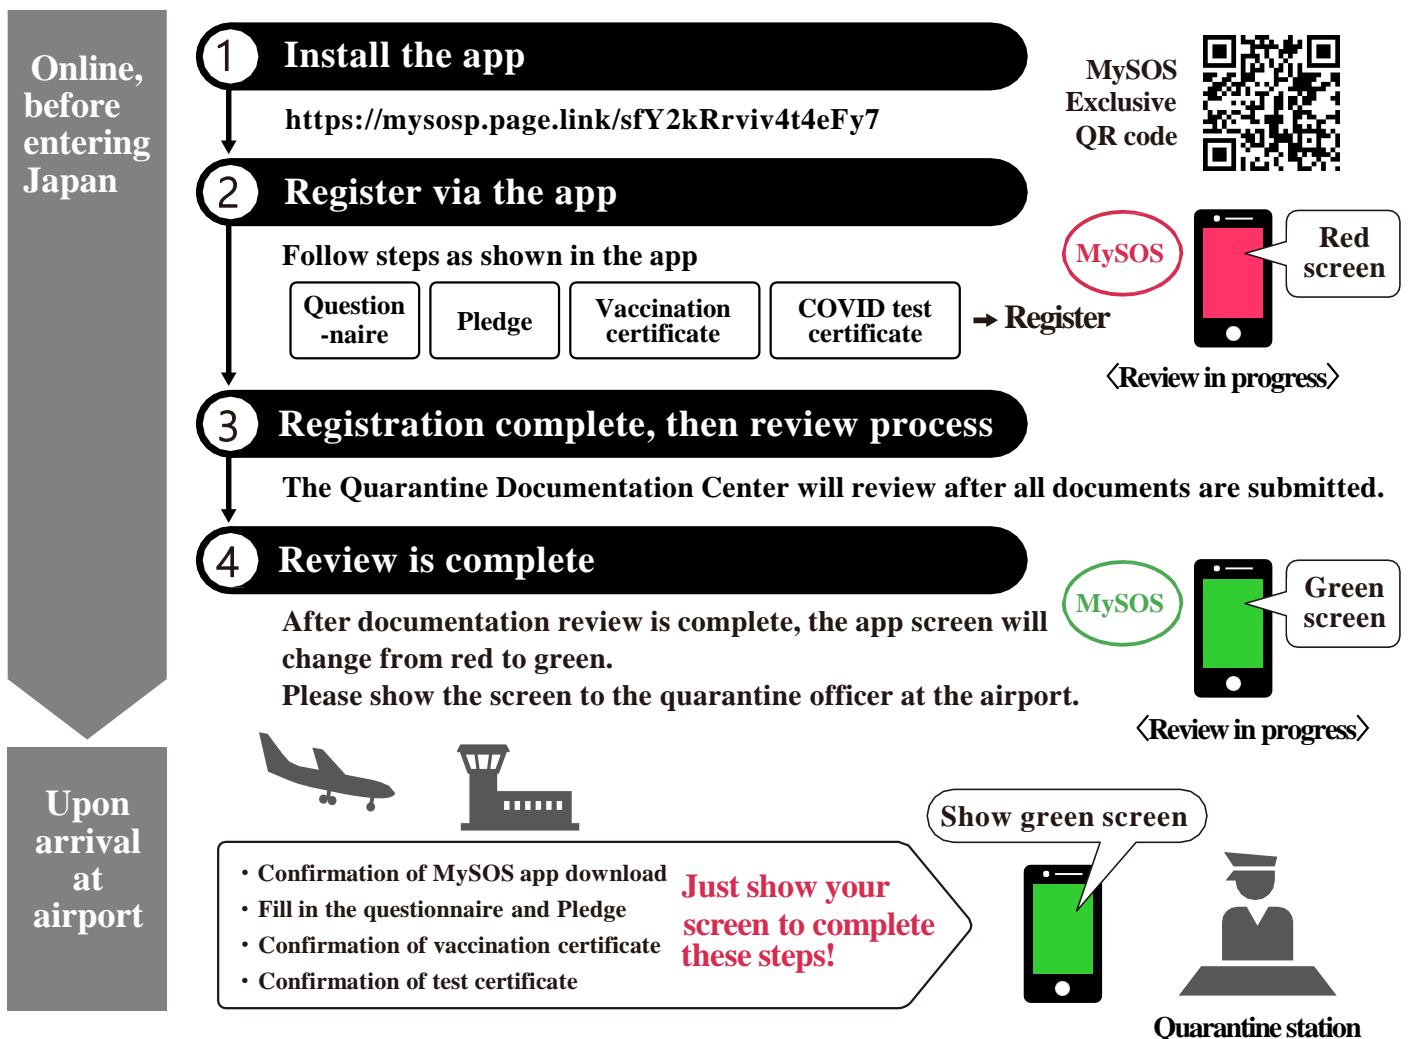

# If you are Entering or Returning to Japan

## Fast Track is available

for those entering from Narita International Airport, Haneda Airport,  
Chubu Centrair International Airport, Kansai International Airport, Fukuoka Airport .

Quarantine procedures upon arrival at the airport could still take some time due to the congestion situation, even if you have registered via Fast Track. Your understanding is appreciated.

This app can be used for some quarantine procedures before you enter Japan.

### Fast Track Procedure

 MySOS

 Yellow screen

You may skip uploading of test result in case you wish to submit test result in paper format at arrival airport.

The screen will change to yellow after you have finished registering and checking your questionnaire, Pledge, and vaccination certificate. If that happens, please show the yellow screen and your test certificate (paper version, etc.) at the quarantine station.